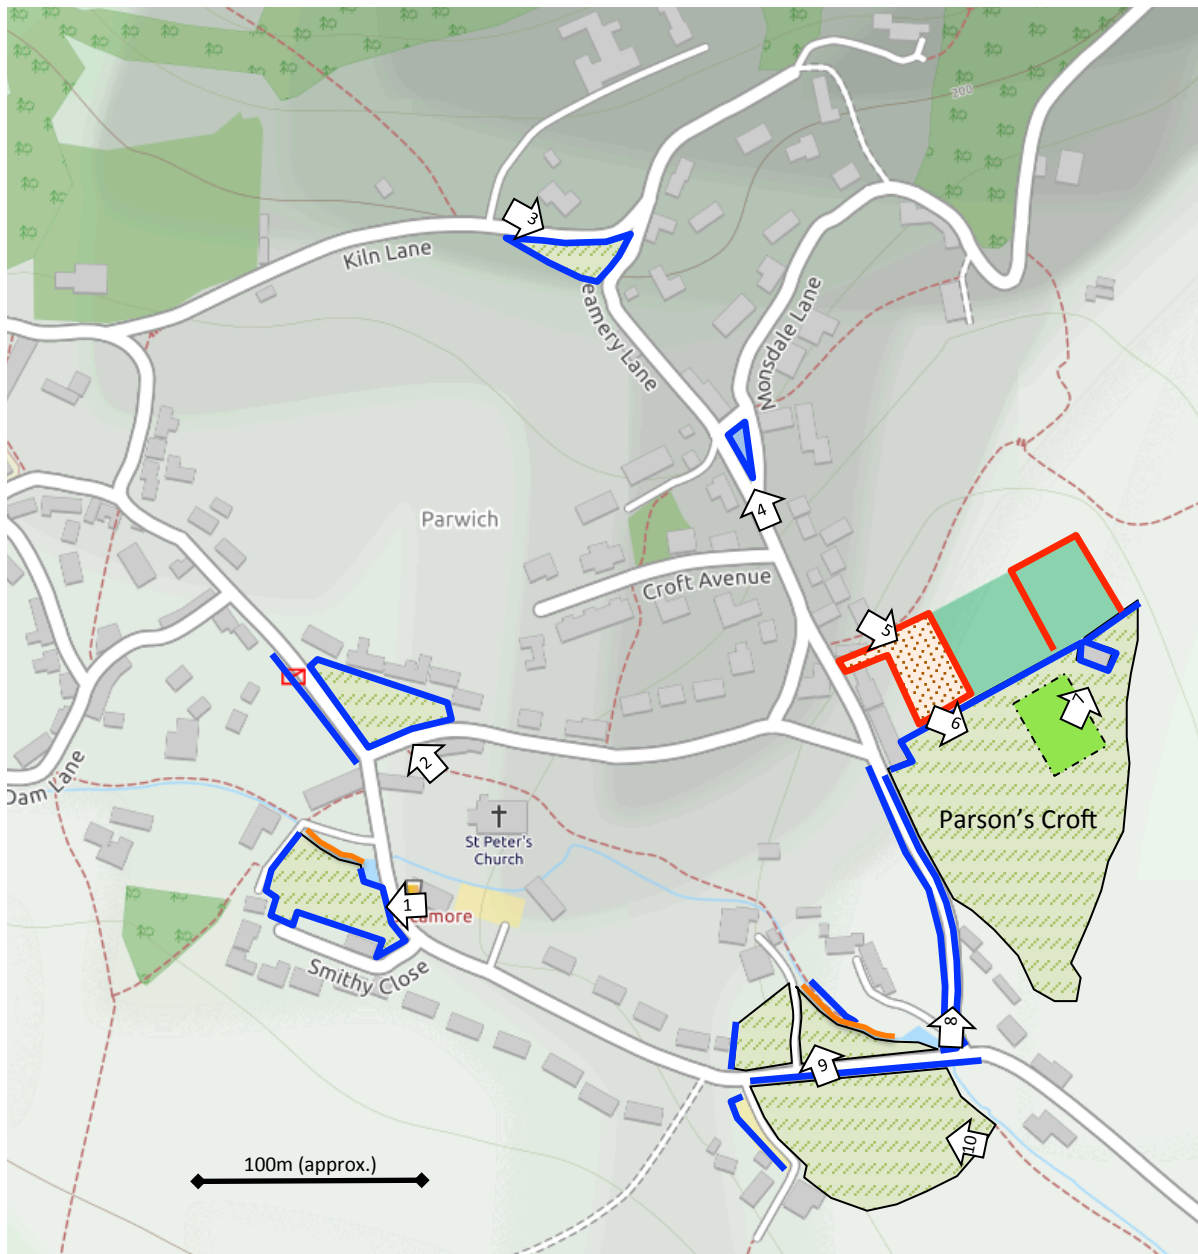

Parwich Village maintenance. 2018.

-  Football pitch
-  Mowing
-  Strimming
-  Weed killer
-  Strim both banks of brook

Photographs

-  1 Play area
-  2 Green
-  3 Millennium Green
-  4 Creamery Lane Triangle
-  5 Parson's Croft Car Park
-  6 Parson's Croft Playing Field
-  7 Pavilion
-  8 Creamery Lane
-  9 Nether Green (north)
-  10 Nether Green (south)